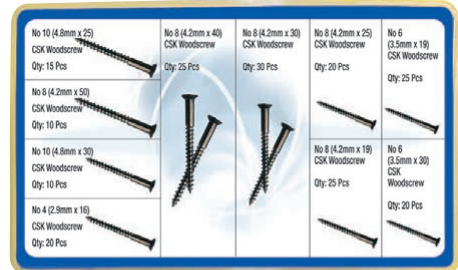

DIN 97

200

Pieces per box

10

Most popular sizes

Part No. HAK 40

** Bonafide registered
GSI Barcode approved
merchant worldwide
* Quality Assured
* Australian Owned*

Importers & wholesalers of all types of: