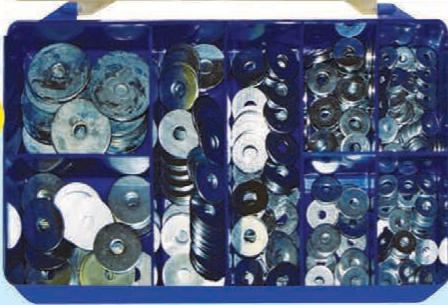

Hardware Assortment King DIY Kits

Fender Penny Washers (Zinc Plated)

DIN 522

Small Sizes

300
Pieces per box

8
Most popular sizes

Part No.
HAK 13

M6 x 12 Qty: 25 Pcs	M6 x 22 Qty: 50 Pcs	M6 x 19 Qty: 50 Pcs	M5 x 16 Qty: 50 Pcs	M3 x 12.5 Qty: 40 Pcs
M5 x 25 Qty: 25 Pcs	 <p>DIN 522</p>		M4 x 16 Qty: 20 Pcs	M4 x 12.5 Qty: 40 Pcs