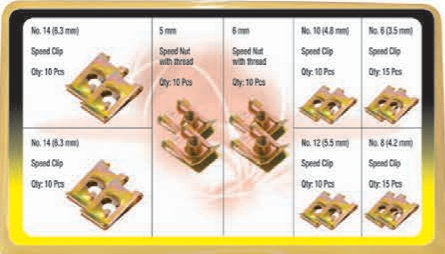

Part No.
AAK 03

(Mushroom Head) Pozidrive Self Tapping Screws

200
Pieces per box

8
Most popular
sizes

Part No.
AAK 04

Automotive Speed Clips & Speed Nuts

(Zinc Yellow)

90
Pieces per box

8
Most popular
sizes

Part No.
AAK 05

Automotive Jap Fine Hex Nuts (Zinc Yellow)

140
Pieces per box

8
Most popular
sizes

Part No.
AAK 06

Automotive Assortment King Kits

Automotive Pan Combi (Sems) Machine Screws