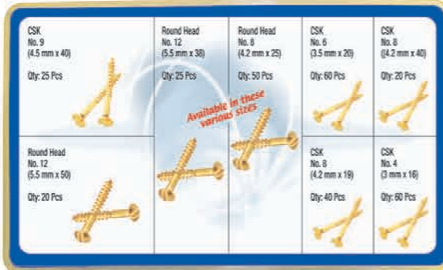

Handyman Nail Kit (Various Types)

450
Pieces per box

8
Most popular
sizes

Part No.
HAK 29

Wire Nails 2 mm x 40 (1 1/2") Qty: 50 Pcs	Masonry Nails 3.5 mm x 40 (1 1/2") Qty: 30 Pcs	Clout Nails 3 mm x 32 (1 1/4") Qty: 40 Pcs	Wire Nails 2 mm x 32 (1 1/4") Qty: 50 Pcs	Panel Pins 1.6 mm x 19 (3/4") Qty: 105 Pcs
<i>Available in these various sizes</i>				
Masonry Concrete Nails 3.5 mm x 32 (1 1/4") Qty: 35 Pcs			Clout Nails 3 mm x 25 (1") Qty: 40 Pcs	Panel Pins 1.5 mm x 25 (1") Qty: 100 Pcs

Construction (DIY Home) Expansion Anchors

100
Pieces per box

8
Most popular
sizes

Part No.
HAK 30

Expansion Bolts M6 x 50 Qty: 6 Pcs	Coach Screws M6 x 60 Qty: 10 Pcs	Sleeve Anchors M6 x 60 Qty: 7 Pcs	Nail to Anchors M6 x 25 Qty: 20 Pcs	Bonded Washers & Roofing Screws No. 14 (6.3 mm x 25) Qty: 6 Pcs
<i>Available in these various sizes</i>				
Coach Screws M6 x 50 Qty: 30 Pcs			Nail to Anchors M6 x 40 Qty: 10 Pcs	Drop In Anchors M10 Qty: 5 Pcs

Hardware Assortment King DIY Kits

Woodscrews (Brass Plated)

300
Pieces per box

8
Most popular sizes

Part No. HAK 31

Pan Slotted Self Tapping Screws (Zinc Plated)

DIN 7971

(Large)