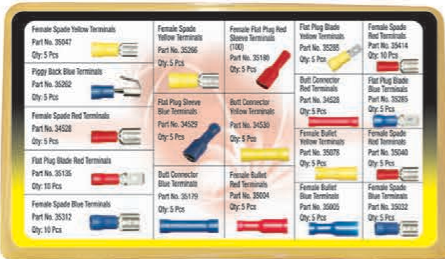

Part No.
AAK 17

Din 916 Socket Allen Head Grub Screws

Grade 10.9

300
Pieces per box

8
Most popular
sizes

Part No.
AAK 18

Automotive Assortment King Kits

Din 7991 Countersunk CAP Screws Socket Head

160
Pieces per box

10
Most popular sizes

Part No. AAK 19

(Horse Shoe) E-Clips (Black) Din 6799

300
Pieces per box

8
Most popular sizes

Part No. AAK 20

Spade, Flat Plug, Butt Connector & Bullet Terminals

110
Pieces per box

19
Most popular sizes

Part No. AAK 21

Pre-Insulated Round & Male Bullet Terminals

125
Pieces per box

20
Most popular sizes

Part No. AAK 22

Pin and Open End Terminals