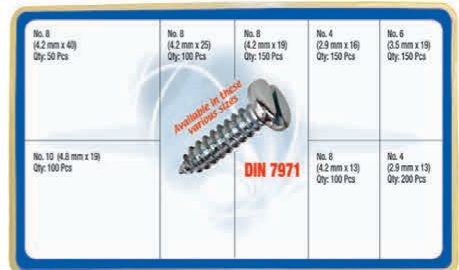

Pan Slotted Self Tapping Screws (Zinc Plated)

DIN 7971

(Large)

1000
Pieces per box

8
Most popular sizes

Part No. HAK 32