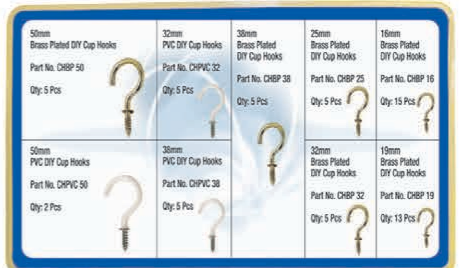

Hardware Assortment King DIY Kits

Woodscrews (Brass Plated)

300
Pieces per box

8
Most popular sizes

Part No. HAK 31

Pan Slotted Self Tapping Screws (Zinc Plated)

DIN 7971

(Large)

1000
Pieces per box

8
Most popular sizes

Part No. HAK 32

Cable Clips - Square & Round (White)

250
Pieces per box

12
Most popular sizes

Part No. HAK 33

DIY Brass Plated & PVC Cup Hooks

60
Pieces per box

9
Most popular sizes

Part No. HAK 34

DIY "L" Type Brass Square Hooks

70
Pieces per box

8
Most popular sizes

Part No. HAK 35

Wall Plugs & Coach Screws

100
Pieces per box

10
Most popular sizes

Part No. HAK 36

Hardware Assortment King DIY Kits

Nylon Insert Self Locking Nuts (Zinc Plated)

DIN 985

100

Pieces per box