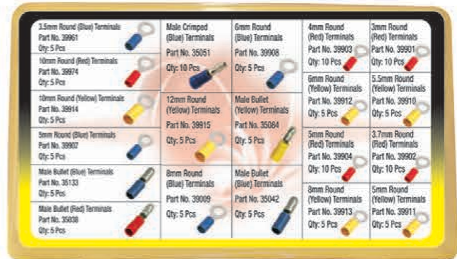

110
Pieces per box

19
Most popular sizes

Part No. AAK 21

Pre-Insulated Round & Male Bullet Terminals

125
Pieces per box

20
Most popular sizes

Part No. AAK 22

Pin and Open End Terminals

100
Pieces per box

19
Most popular sizes

Part No. AAK 23

Maxi Plug-In Blade Fuses

50
Pieces per box

Part No. AAK 24

Automotive Assortment King Kits

Assorted Grade 10.9 Propshaft Bolts