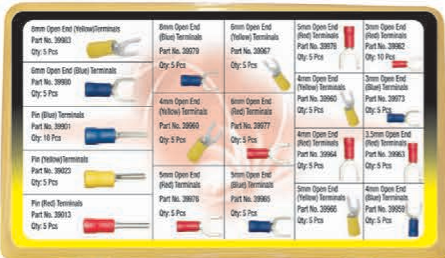

Pin and Open End Terminals

100
Pieces per box

19
Most popular sizes

Part No. AAK 23