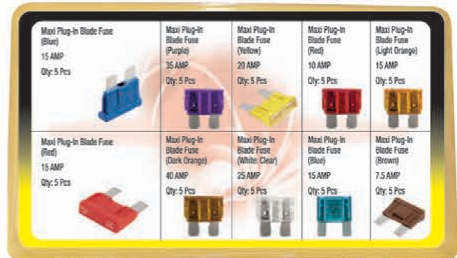

110
Pieces per box

19
Most popular sizes

Part No. AAK 21

Pre-Insulated Round & Male Bullet Terminals

125
Pieces per box

20
Most popular sizes

Part No. AAK 22

Pin and Open End Terminals

100
Pieces per box

19
Most popular sizes

Part No. AAK 23

Maxi Plug-In Blade Fuses

50
Pieces per box

Part No. AAK 24

Automotive Assortment King Kits

Assorted Grade 10.9 Propshaft Bolts